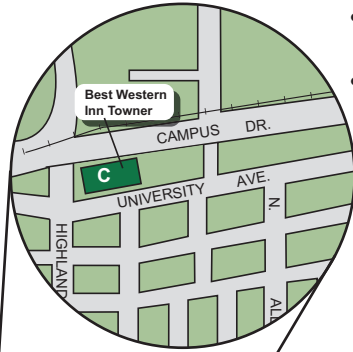

## Directions to Best Western Inn Towerer

- Take University Ave. west.
- Take the 1500 - 2600 University Ave. Exit. (Do not take Campus Drive).
- Hotel is 8 blocks down on the right.

## PARKING LOTS

- P1 Parking Lot 6
- P2 Parking Lot 46
- P3 Parking Lot 83
- P4 Under Microbial Science Bldg.

## Bacteria & Phages Conference Locations

THE UNIVERSITY  
of  
**WISCONSIN**  
MADISON

## UNIVERSITY BUILDINGS & ACCOMMODATIONS

Campus Building	Location	Accommodations	Location
1. Memorial Union	D1	A. Elizabeth Waters	C1
2. Microbial Sciences (Burgess Symposium location)	B1	B. University Inn	E2
		C. Best Western Inn Towerer	See Map Inset
		D. Doubletree Hotel	E2
		E. Concourse Hotel	F2
		F. Dahlmann Campus Inn	E2