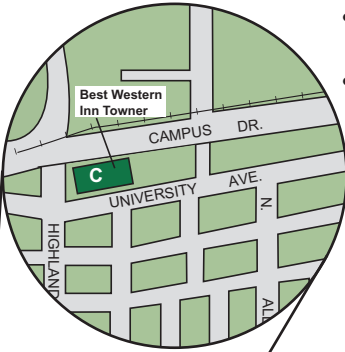

THE UNIVERSITY
of
WISCONSIN
MADISON

Directions to Best Western Inn Towerer

- Take University Ave. west.
- Take the 1500 - 2600 University Ave. Exit.
(Do not take Campus Drive).
- Hotel is 8 blocks down on the right.

PARKING LOTS

- P1 Parking Lot 6
- P2 Parking Lot 46
- P3 Parking Lot 83

UNIVERSITY BUILDINGS & ACCOMMODATIONS

| Campus Building | Location | Accommodations | Location |
|-------------------|----------|---|---------------|
| 1. Memorial Union | D1 | A. Ogg Hall | D3 |
| 2. Lowell Hall | E1 | B. University Inn | E2 |
| | | C. Best Western Inn Towerer | See Map Inset |
| | | D. Doubletree Hotel | E2 |
| | | E. Concourse Hotel | F2 |
| | | F. Best Western Inn on the Park <i>(RNA & Society Dinner)</i> | G2 |
| | | G. Dahlmann Campus Inn | E2 |