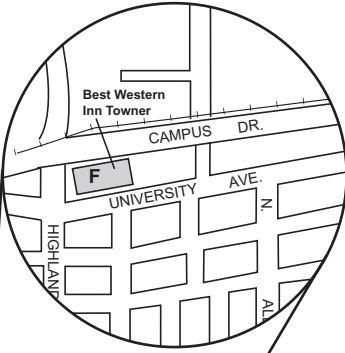

Directions to Best Western Inn Towerer

- Take University Ave. west.
- Take the 1500 - 2600 University Ave. Exit.
(Do not take Campus Drive).
- Hotel is 8 blocks down on the right.

PARKING LOTS

- P1 Parking Lot 6
- P2 Parking Lot 46
- P3 Parking Lot 83

UNIVERSITY BUILDINGS & ACCOMMODATIONS

Building	Location	Accommodations	Location
1. Memorial Union	D1	A. Dahlmann Campus Inn	E1
2. Helen C. White	D1	B. Witte Hall	E2
3. SERF Building	D3	C. Concourse Hotel	G1
4. State Historical Society	D2	D. University Inn	E2
		E. Best Western Inn on the Park	G2
		F. Best Western Inn Towerer	See Map Inset
		G. Lowell Hall	E1
		H. Smith Hall	D3