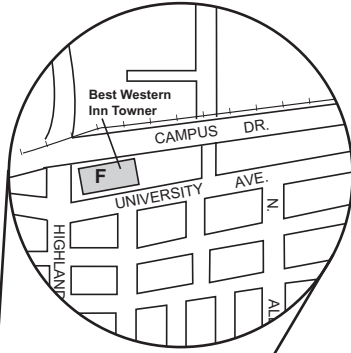

Directions to Best Western Inn Towner

- Take University Ave. west.
- Take the 1500 - 2600 University Ave. Exit.
(Do not take Campus Drive).
- Hotel is 8 blocks down on the right.

PARKING LOTS

- P1 Parking Lot 6
- P2 Parking Lot 46
- P3 Parking Lot 83

UNIVERSITY BUILDINGS & ACCOMODATIONS

Building	Location	Accomodations	Location
1. Memorial Union	D1	A. Dahلمان Campus Inn	E2
2. Helen C. White	D1	B. Witte Hall	E2
3. SERF Building	D3	C. Concourse Hotel	G1
4. State Historical Society	D2	D. University Inn	E2
		E. Best Western Inn on the Park	G2
		F. Best Western Inn Towner	See Map Inset
		G. Lowell Hall	E1
		H. Smith Hall	D3
		I. University House Towers	E2